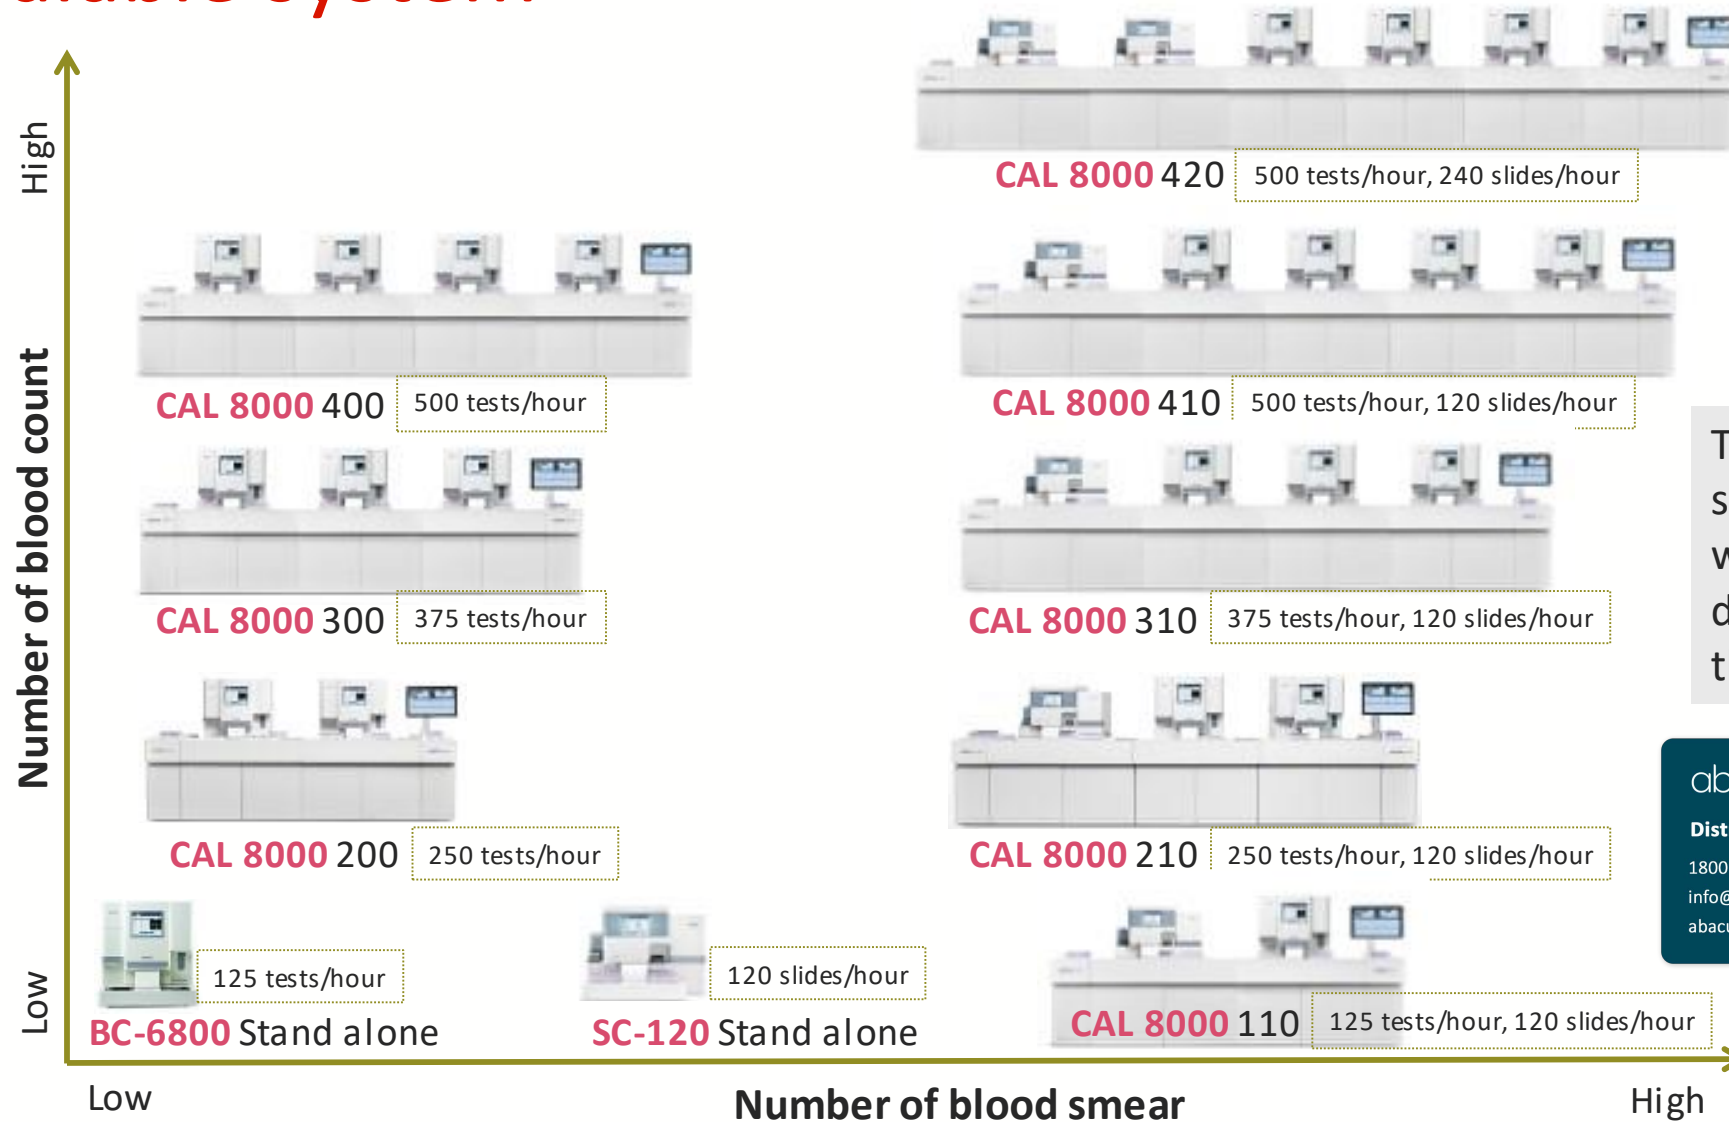

A scalable system

The CAL 8000 is a scalable system which can fit for different sizes of the labs.

Distributed by Abacus dx:
 1800 222 287 (AU) | 0800 222 170 (NZ)
 info@abacusdx.com.au
 abacusdx.com